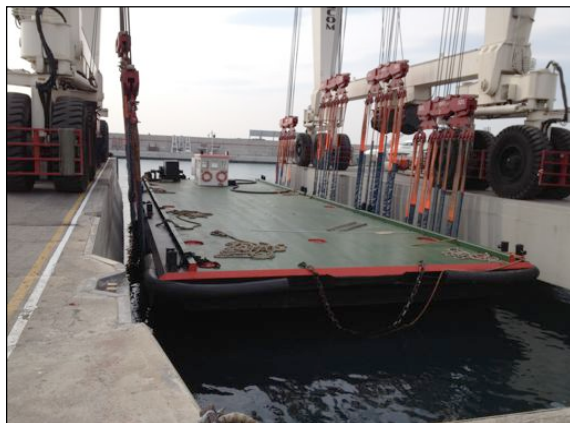

oromare s.p.a.

Barge "Castore"

Technical data:

- **Barge - not self propelled craft**
- **Rina classification:** 100 a 1
- **Rina register n°:** 55151
- **Transport:** dry cargo on deck and liquid bulk cargo in tanks
- **Authorization to sail:** International
- **Class certificate:** No. 9904793
- **Main characteristics:**
 - Loa: 30 m
 - Beam: 10 m
 - Draft: 3 m
- **Gross tonnage:** 242,56 t
- **Capacity:** 400 t (2t/m2) on deck or Ton. 500 liquid in tanks
- **Free deck loading:** m 30 x 8,6 = mq. 258
- **Flag:** Italian
- **Bilder:** Euromare - Sarzana
- **Year of build:** 1975
- **Pumping liquid plant and ballast**