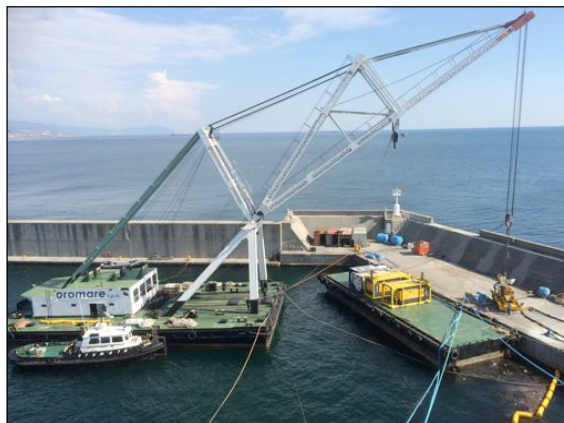

oromare s.p.a.

Barge "Castore"

Technical data:

- **Barge - not self propelled craft**
- **Rina classification:** 100 a 1
- **Rina register n°:** 55151
- **Transport:** dry cargo on deck and liquid bulk cargo in tanks
- **Authorization to sail:** International
- **Class certificate:** No. 9904793
- **Main characteristics:**
 - Loa: 30 m
 - Beam: 10 m
 - Draft: 3 m
- **Gross tonnage:** 242,56 t
- **Capacity:** 400 t (2t/m2) on deck or Ton. 500 liquid in tanks
- **Free deck loading:** m 30 x 8,6 = mq. 258
- **Flag:** Italian
- **Bilder:** Euromare - Sarzana
- **Year of build:** 1975
- **Pumping liquid plant and ballast**