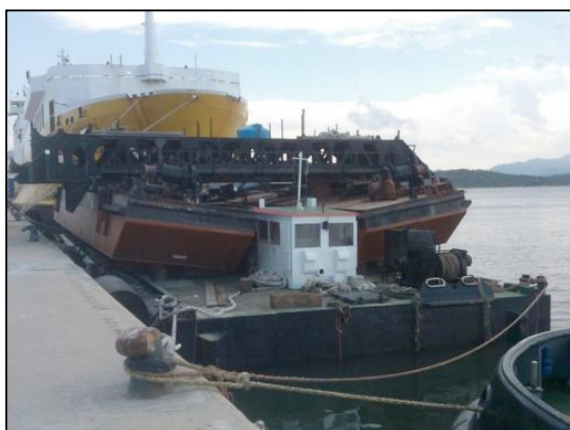

oromare s.p.a.

Barge "Castore"

Technical data:

- **Barge - not self propelled craft**
- **Rina classification:** 100 a 1
- **Rina register n°:** 55151
- **Transport:** dry cargo on deck and liquid bulk cargo in tanks
- **Authorization to sail:** International
- **Class certificate:** No. 9904793
- **Main characteristics:**
 - Loa: 30 m
 - Beam: 10 m
 - Draft: 3 m
- **Gross tonnage:** 242,56 t
- **Capacity:** 400 t (2t/m2) on deck or Ton. 500 liquid in tanks
- **Free deck loading:** m 30 x 8,6 = mq. 258
- **Flag:** Italian
- **Bilder:** Euromare - Sarzana
- **Year of build:** 1975
- **Pumping liquid plant and ballast**